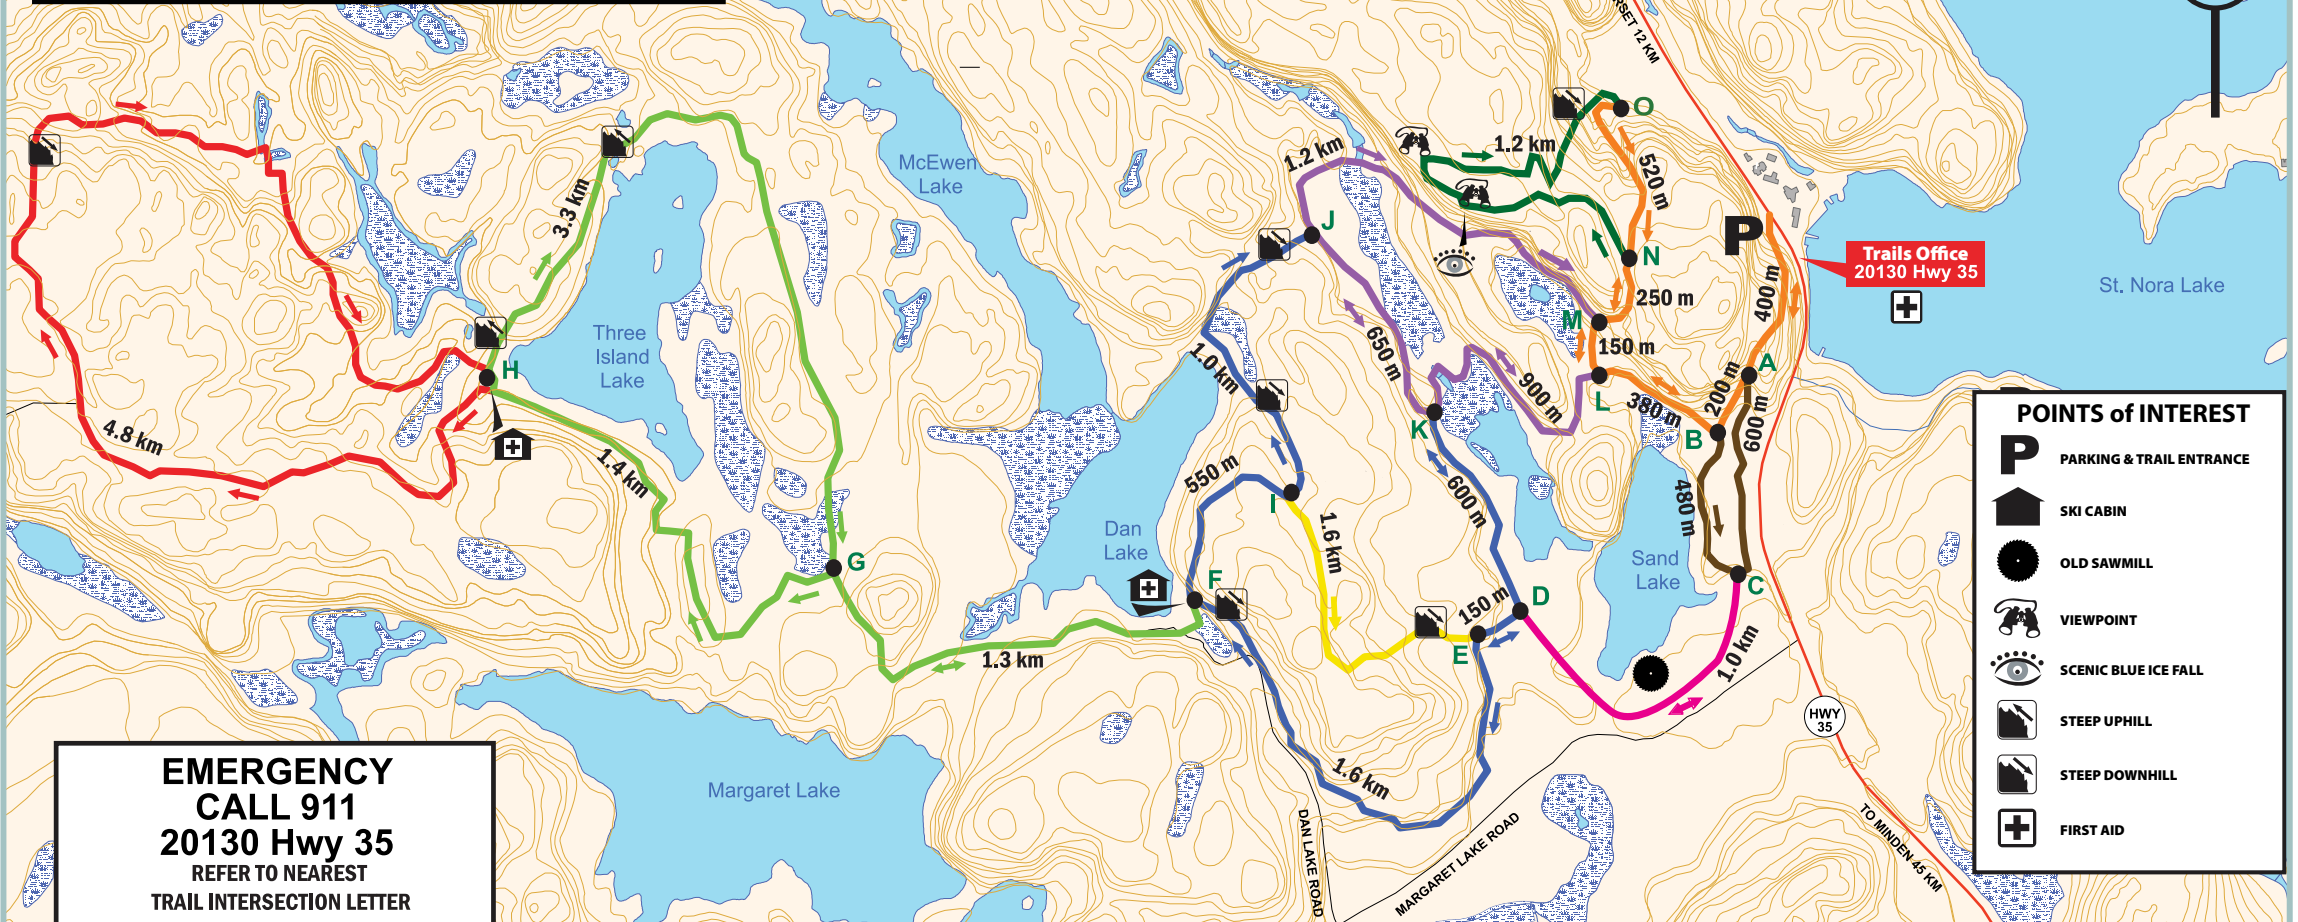

FROST CENTRE SKI TRAILS

TRAIL INTERSECTION POINTS: A to O	
DISTANCE BETWEEN INTERSECTIONS	
DIRECTION OF TRAVEL	
INDIVIDUAL TRAIL LOOP DISTANCE	RETURN DISTANCE FROM PARKING LOT
Easy - Beginner/Novice	
FOX	1.5 km
BUNNY	1.1 km
BEAVER	2.7 km
SAWMILL	1.0 km
More Difficult - Intermediate	
OTTERSIDE	1.6 km
BEAR	4.0 km
DEER	7.3 km
Most Difficult - Advanced	
MOOSE	4.8 km
MARTEN	1.2 km

**EMERGENCY
CALL 911
20130 Hwy 35
REFER TO NEAREST
TRAIL INTERSECTION LETTER**

POINTS of INTEREST	
P	PARKING & TRAIL ENTRANCE
	SKI CABIN
	OLD SAWMILL
	VIEWPOINT
	SCENIC BLUE ICE FALL
	STEEP UPHILL
	STEEP DOWNHILL
	FIRST AID

RECREATIONAL TRAILS - USE CAUTION